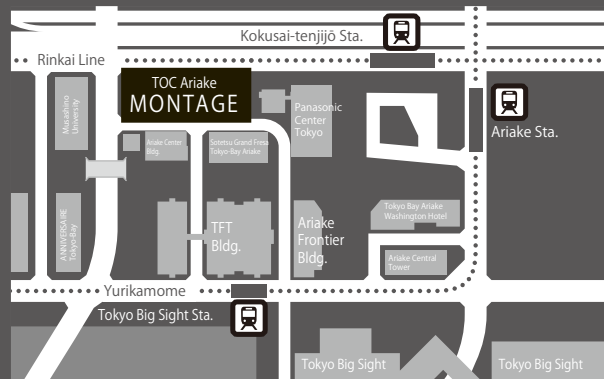

Re-Think

Since 2019, the world has undergone rapid changes, demanding reforms.

COVID-19 prompted medical technology advancements.

Climate change required environmental actions. Energy issues demand attention.

In this fast-paced world, we uphold "make responsibly/use responsibly"

as part of the SDGs. At MONTAGE, we promote sustainable resource utilization and efficiency across the lifecycle.

Sep. 6 th (Wed) 9:30 AM - 7:00 PM

Sep. 7 th (Thu) 9:30 AM - 7:00 PM

Sep. 8 th (Fri) 9:30 AM - 4:00 PM

※ Please check the exhibitor information and venue layout from the QR code.

At MONTAGE, we will implement preventive measures against the spread of COVID-19 based on government guidelines and requests from relevant ministries and local authorities.

TOC Ariake WEST•EAST 4F

4F TOC Ariake, 3-5-7 Ariake, Koto-ku, Tokyo 135-0063, Japan

3-minute walk from Kokusai-Tenjijo Station on the Rinkai Line
4 minutes walk from Tokyo Big Sight Station and Ariake Station on the Yurikamome Line.

※ There are no parking lots near the venue,
so please refrain from coming by car.

www.montage-express.jp